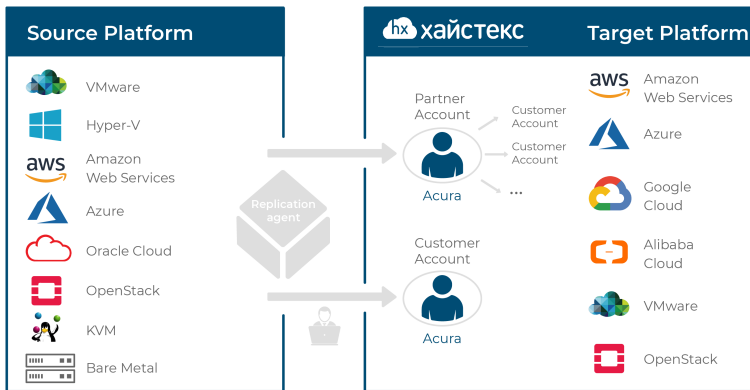

## How Acura Live Migration to MS Azure solves those challenges

The company has more than 10 years experience in Backup & Disaster Recovery and developed a fully isolated and automated live cloud migration solution running solely on the customer system providing 100% security, privacy and full control over the migration process. External and internal replication agents operate with application-consistent and crash-consistent background replicas of customer business applications. Acura Live Migration to MS Azure launches migrations in an orchestrated manner and supports test migrations - an automated way to launch business applications on MS Azure without stopping production or loss of data. Customers can test migration and performance and stability of business application before making a final cutover.

## Business Benefits

- Full automation of migration process with respect to business application structure and topology
- Live migration from any source platform – VMware, Hyper-V, OpenStack, Microsoft Azure, Amazon Web Services, Oracle, KVM, Bare Metal
- Live migration to any target platform – Amazon Web Services, Microsoft Azure, Google Cloud Platform, Alibaba Cloud, VMware
- Testing and configuration of a migrated site before making it primary
- External and internal background replication without any data loss and orchestrated launch on a target site
- Final migration / cutover within a small maintenance window
- Low total costs of migration

## Acura Live Migration provides:

- automated live migration from any source platform: VMware, Microsoft Hyper-V, OpenStack, Microsoft Azure, Amazon Web Services, Oracle Cloud, KVM, Bare Metal
- automated live migration to any target platform: Amazon Web Services, Microsoft Azure, Google Cloud, Alibaba Cloud, VMware, OpenStack